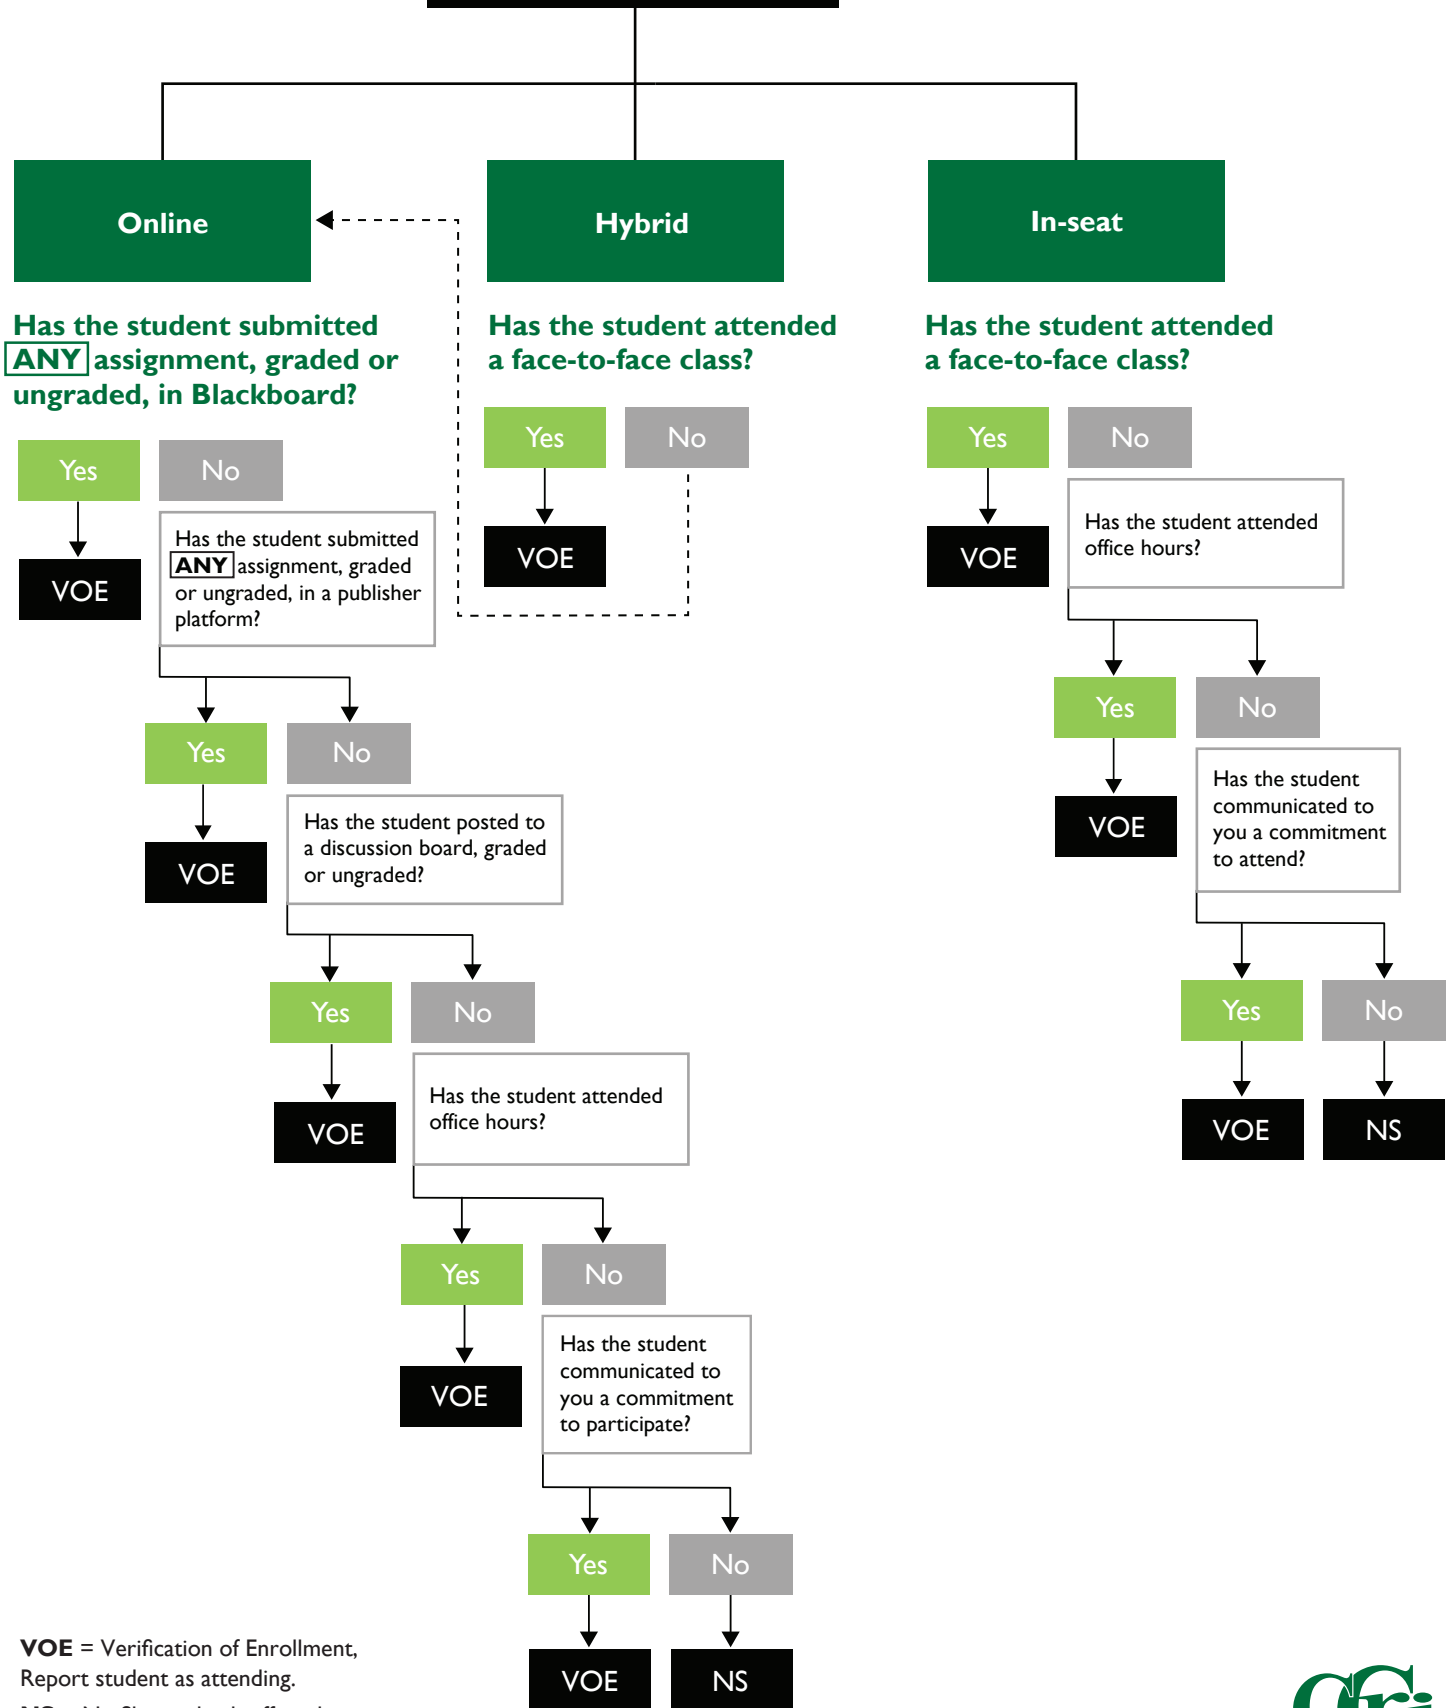

Verification of Enrollment Decision Tree

VOE = Verification of Enrollment, Report student as attending.
NS = No Show, check off student name on MyCCRI VOE page.