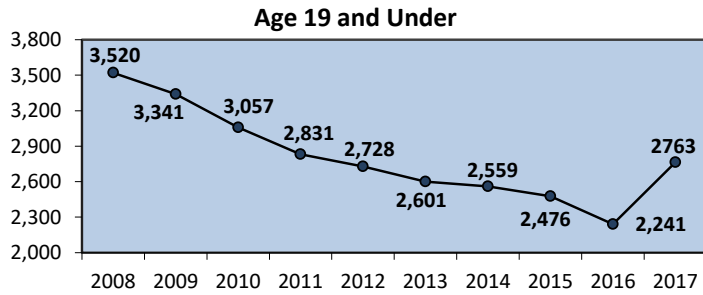

Community College of Rhode Island

Fall 2008 to Fall 2017 Age History

Students Enrolled on a Full-Time Basis Only

Students Enrolled on a Part-Time Basis Only