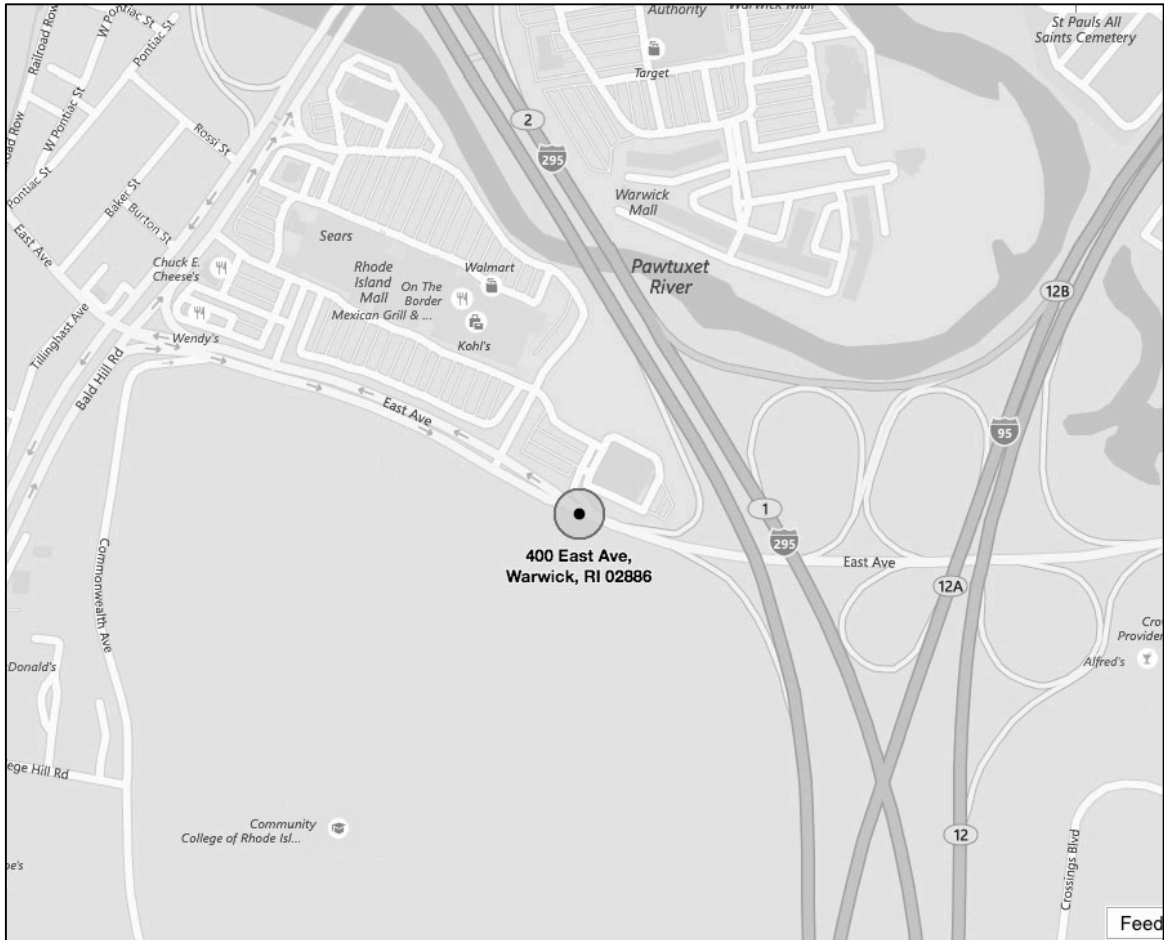

DIRECTIONS TO CCRI KNIGHT CAMPUS WARWICK, RI

Baseball, Men's Basketball, & Women's Basketball
are all based on the Warwick Campus

If traveling on I-95 North:

Take Exit 11 to I-295 North;
Then take Exit 1 onto Route 113 West;
Continue straight to campus entrance.

If traveling I-95 South:

Take Exit 12B;
Bear left at fork at Route 113 West;
Continue straight to campus entrance.