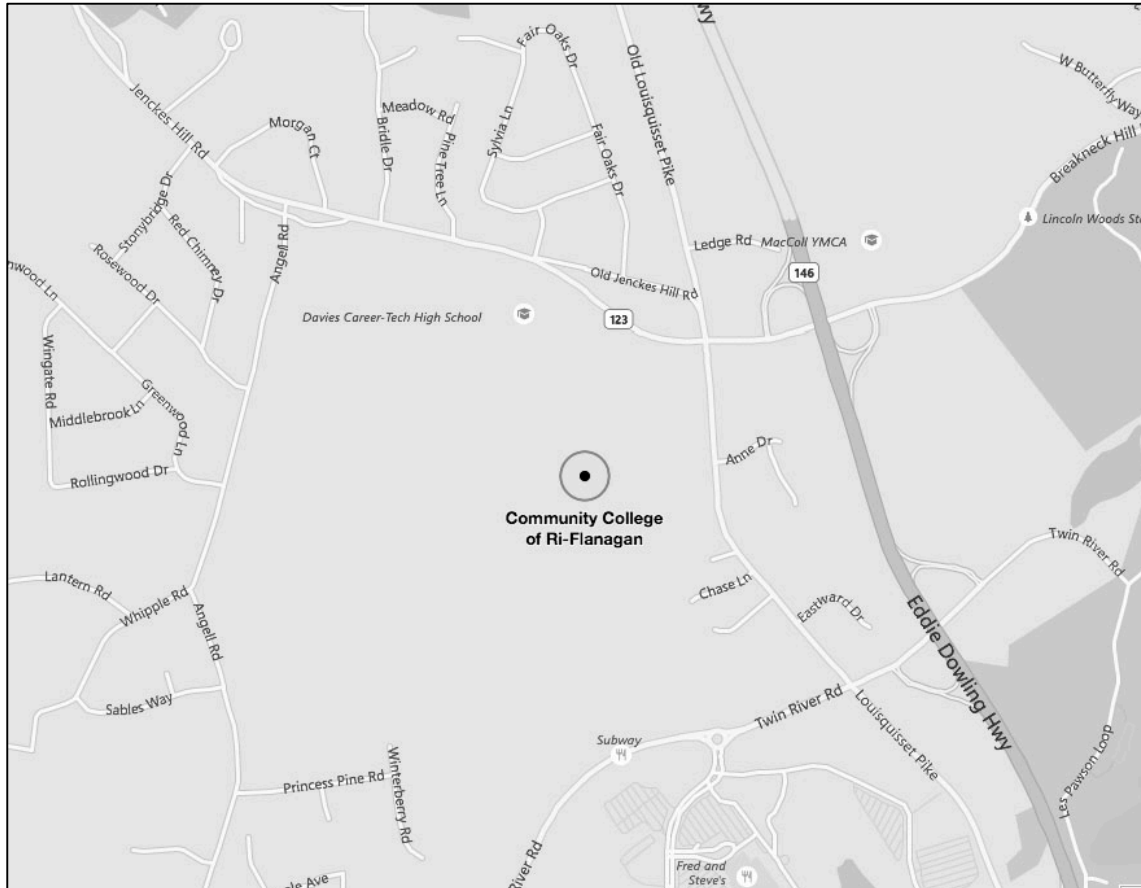

DIRECTIONS TO CCRI FLANAGAN CAMPUS LINCOLN, RI

Cross Country, Indoor Track, Men's Soccer, Women's Soccer, & Volleyball
are all based on the Lincoln Campus

If traveling on I-95 North

Take Exit 23 to Route 146 North;
Then take Route 123 Exit;
Turn left at the end of the exit;
Turn left at junction of Routes 123 & 246;
Continue to campus entrance on the right.

If traveling on I-95 South

Take Massachusetts Exit 4 to I-295 South;
Then take Old Louisquisset Pike/Route 246 Exit;
Turn right onto Old Louisquisset Pike;
Continue to campus entrance on the left.