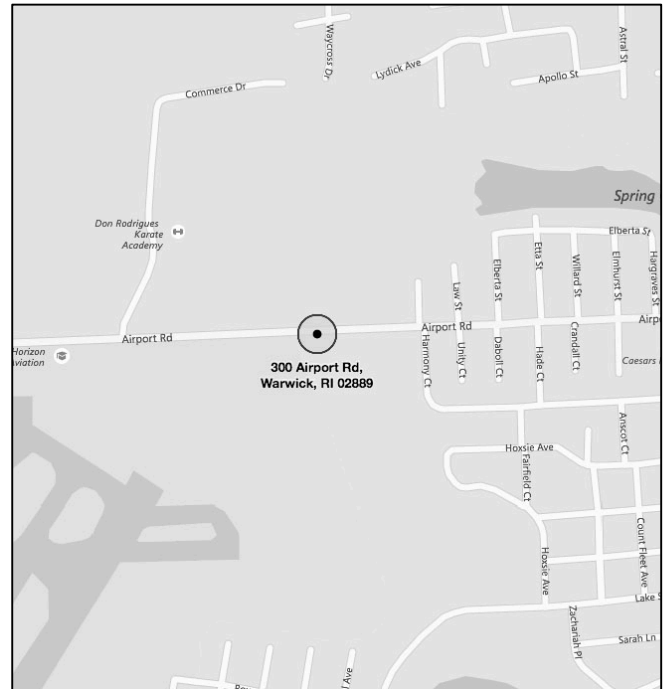

SOFTBALL

Directions to Winslow Park Field *Home Field of CCRI Women's Softball* 300 Airport Road, Warwick, RI 02888

From I-95 North:

- Take Exit 14A onto Route 37 East
- Merge onto Post Rd via Exit 5A
- Turn left onto Airport Road
- Fields are located just past the airport on the right

From I-95 South:

- Exit 13 toward US-1/TF Green Airport
- Merge onto Airport Connector Rd, then take the US-1/Post Road ramp
- Turn left onto Post Rd
- Turn right onto Airport Road