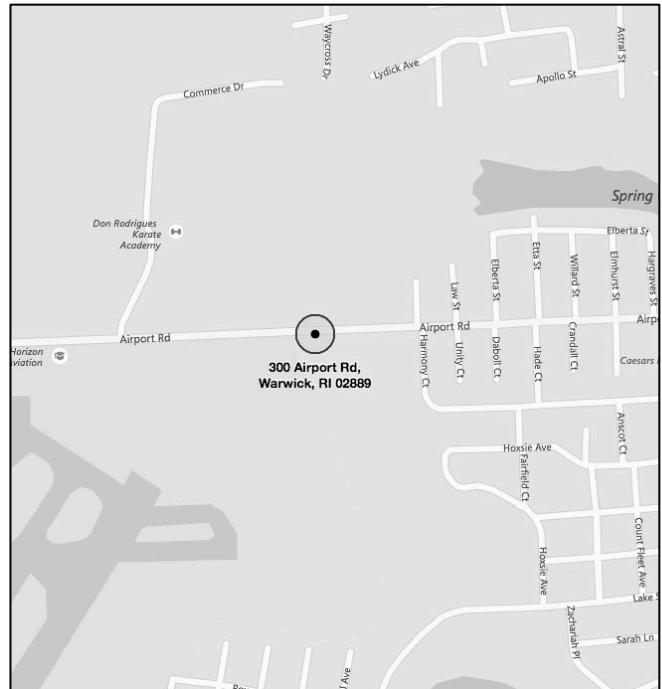

SOFTBALL

Directions to Winslow Park Field *Home Field of CCRI Women's Softball* 300 Airport Road, Warwick, RI 02888

From I-95 North:

- Take Exit 14A onto Route 37 East
- Merge onto Post Rd via Exit 5A
- Turn left onto Airport Road
- Fields are located just past the airport on the right

From I-95 South:

- Exit 13 toward US-1/TF Green Airport
- Merge onto Airport Connector Rd, then take the US-1/Post Road ramp
- Turn left onto Post Rd
- Turn right onto Airport Road