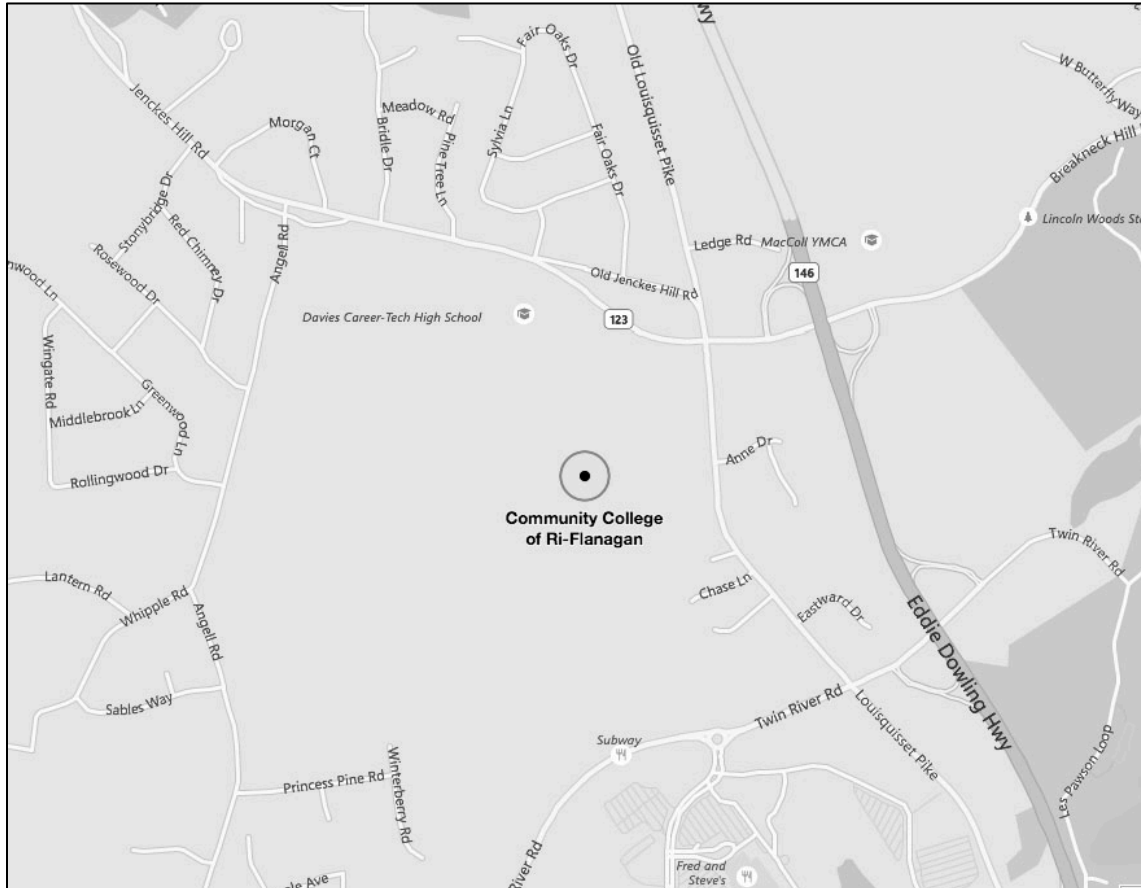

DIRECTIONS TO CCRI FLANAGAN CAMPUS LINCOLN, RI

Cross Country, Indoor Track, Men's Soccer, Women's Soccer, & Volleyball
are all based on the Lincoln Campus

If traveling on I-95 North

Take Exit 23 to Route 146 North;
Then take Route 123 Exit;
Turn left at the end of the exit;
Turn left at junction of Routes 123 & 246;
Continue to campus entrance on the right.

If traveling on I-95 South

Take Massachusetts Exit 4 to I-295 South;
Then take Old Louisquisset Pike/Route 246 Exit;
Turn right onto Old Louisquisset Pike;
Continue to campus entrance on the left.