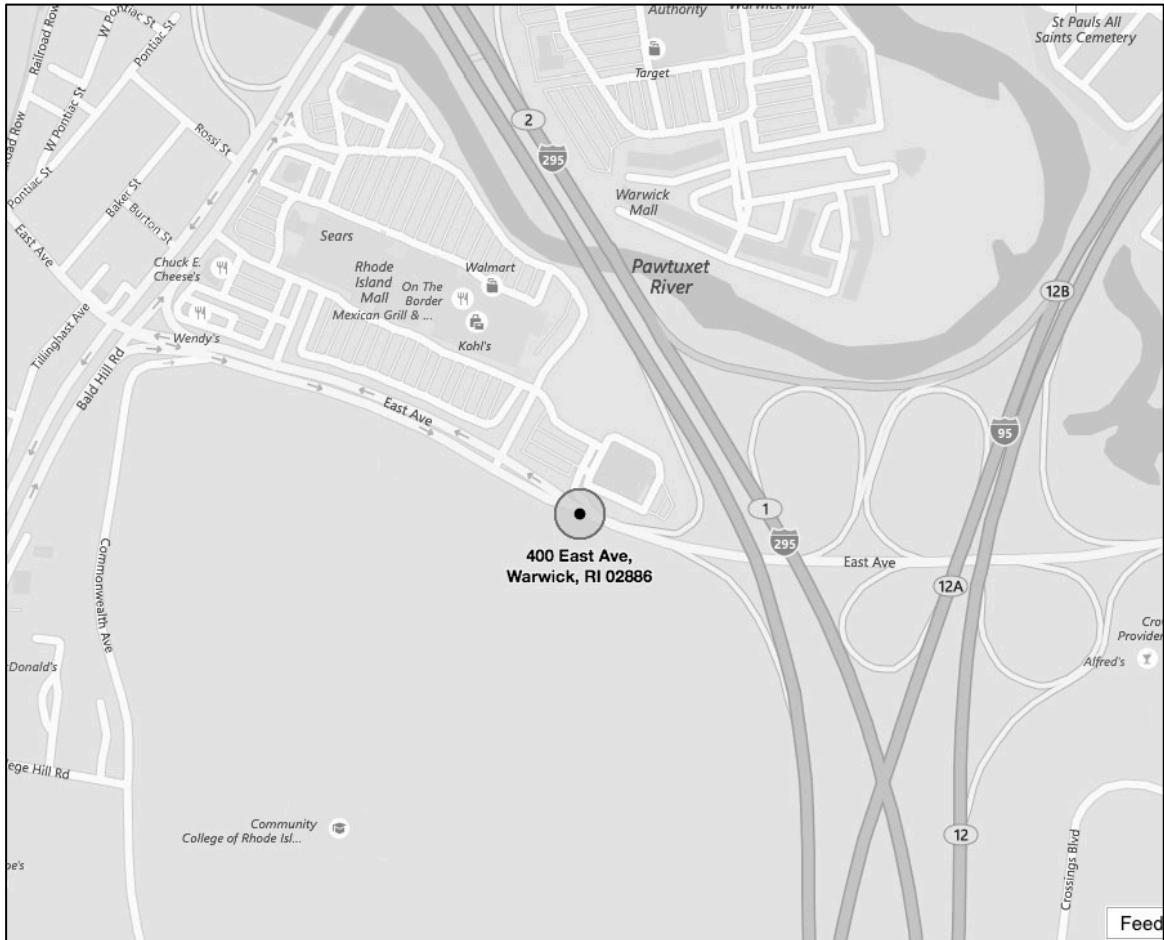

DIRECTIONS TO CCRI KNIGHT CAMPUS WARWICK, RI

Baseball, Men's Basketball, & Women's Basketball
are all based on the Warwick Campus

If traveling on I-95 North:

Take Exit 11 to I-295 North;
Then take Exit 1 onto Route 113 West;
Continue straight to campus entrance.

If traveling I-95 South:

Take Exit 12B;
Bear left at fork at Route 113 West;
Continue straight to campus entrance.